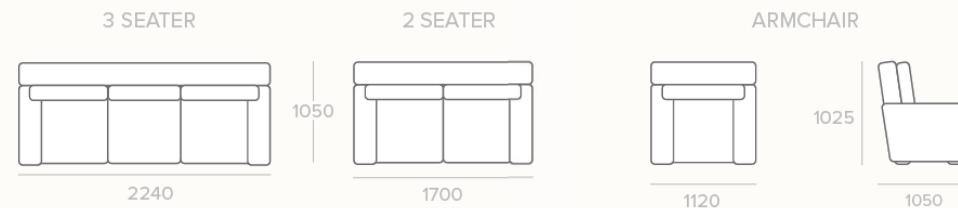

UPHOLSTERY OPTIONS

STOCKED IN:

Belfast Fabric
(COFFEE)

FEATURES & BENEFITS

FRAME	FSC Certified timber plywood frame	A sturdy frame constructed with sustainably sourced timber provides a solid and long-lasting base to the suite
FOUNDATION	Heavy gauge steel Zig Zag springs	S-shaped metal wires installed in a continuous line across the frame. They deliver reliable & long-lasting support, maintaining their shape over time. Zig zag springs also provide the first layer of comfort beneath the foam cushion layers
FOAM	Premium High-Density Polyurethane Foam	Layered high & low density foam delivers seating that lasts without compromising on comfort
UPHOLSTERY	Belfast fabric upholstery	Stocked in "Coffee" grey coloured fabric
RECLINING SEATS	Manual recline	Enjoy the freedom to find the perfect position between sitting upright or kicking back, easily operated in arms reach from the pull tab on the side

MEASUREMENTS

scan QR code to view this product on [synargy.com](https://www.synargy.com)